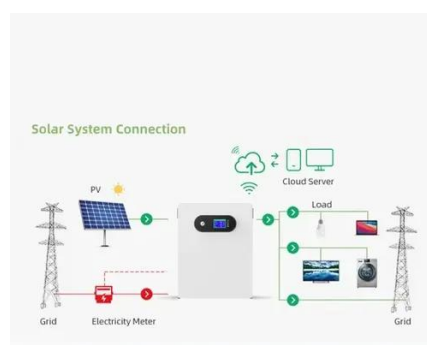

Enclosures for Renewable Energy & Solar Farms , IP65 & NEMA Solar Cabinets

By combining E-abel enclosures with Weipu circular connectors, solar farms gain a modular, reliable, and service-friendly system that simplifies installation and operational management.