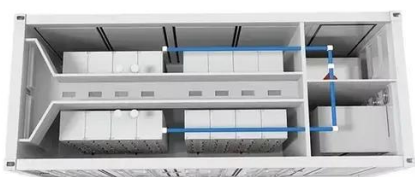

Looking for the best solution for your solar application? For free consultation and energy analysis, please fill in the form below. Please do not send spam, please enter "yes"

90kW/266kWh Outdoor cabinet BESS

90kW/266kWh Outdoor cabinet BESS Features All-in-one design and highly integrated Modular design with different optional parts. Easy-to-install NEMA 3R / IP54 rated Parallel installation side-by-side or ...

BESS Cabinet All in one 250KW/836KWH

Ensure reliable power supply: The "wind + solar + diesel" hybrid architecture, combined with energy storage system, ensures power supply continuity and improves power quality.