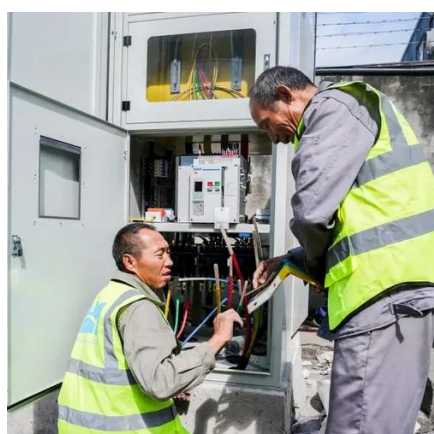

[The Basics of Electrical Data Center Design in 2025](#)

This guide explores these key components, their functions, placement, and relevant standards in data center electrical design, providing a deeper understanding of how power is distributed from the utility ...

[DC power solutions for data centres: Power supplies](#)

Reliable power supplies for data centres. Discover DC power solutions and UPS systems built to ensure uptime in critical infrastructure.

[Top Data Center Power Solutions: UPS, Batteries, Generators & More](#)

This article breaks down the top data center power solutions in 2025--exploring their benefits, limitations, and how to choose the right configuration for your facility.

Data Center Power Distribution Systems