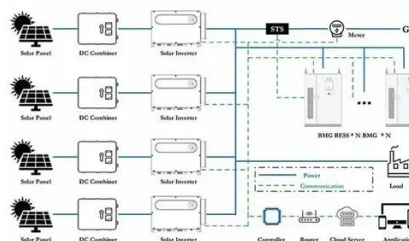

Direct Current for Data Centers

Class-leading data center power solutions will keep your operations running 24/7. They're space-saving, time-saving, energy-saving, cost-saving and infinitely scalable.