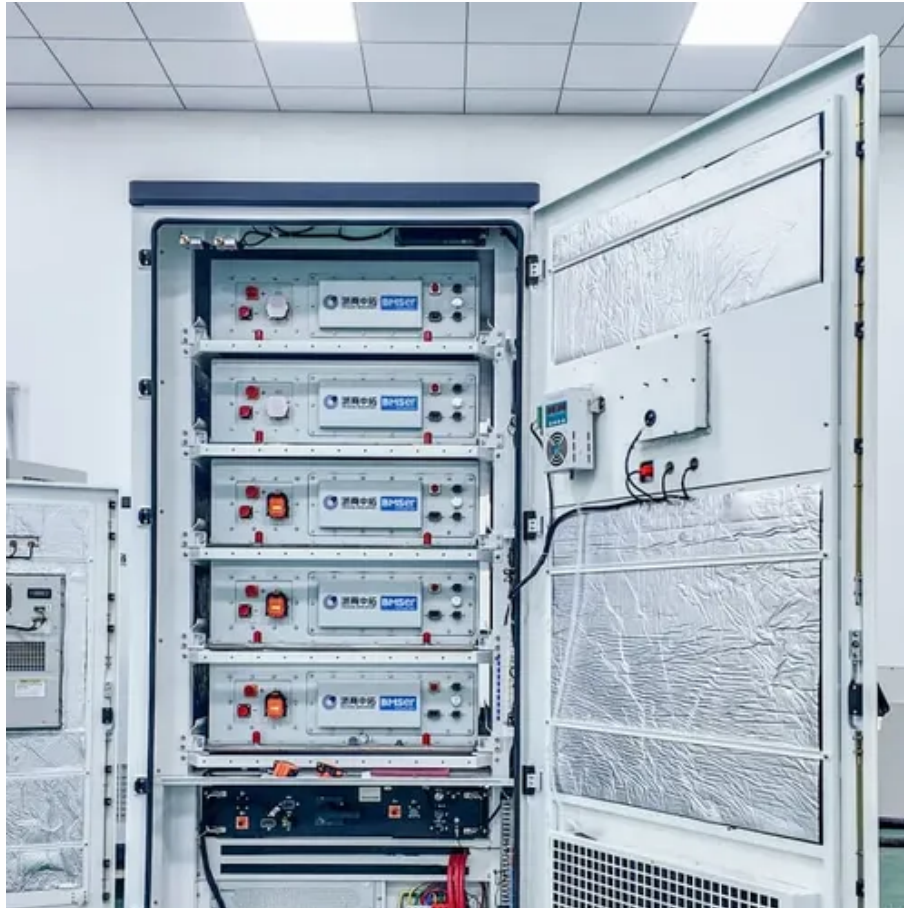

Data center battery cabinet for tunnels 800mm deep

Data center battery cabinet for tunnels 800mm deep

[Battery Cabinet, Battery Storage Cabinet, Battery Bank Rack](#)

Engineered for use with most type of battery terminal models, these cabinets can fit a wide variety of applications. This solution is completely customizable and flexible to support your application ...

[Server Racks & Data Cabinets 800mm Wide x 800mm Deep , Comms ...](#)

Discover a range of 800mm wide x 800mm deep data cabinets and racks from leading brands at Comms Express. Optimise your data centre with high-quality cabinets and racks designed for efficient space ...

[19 Inch 32u 800 mm Depth Standing Data Center Network Server ...](#)

Floor standing data cabinets are super secure, high quality and cost effective 19" racks. Doors and side panels are all lockable and removable thus providing all round access to the entire rack. The ...

[42u 800mm Wide Deep Premium Server Rack Cabinet Data Center Cabinet](#)

BESS Battery Energy Storage System All-in-One Cabinet is an integrated solution designed to house and manage all components required for energy storage in a compact, modular enclosure.