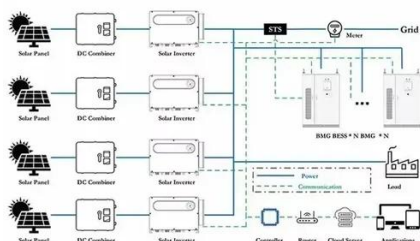

Vertiv HPL Lithium-ion Battery Energy Storage System

Powerful, Proven Batteries Vertiv HPL uses proven, high power battery modules that are rooted in the battery technology that was engineered for the demanding automotive industry.