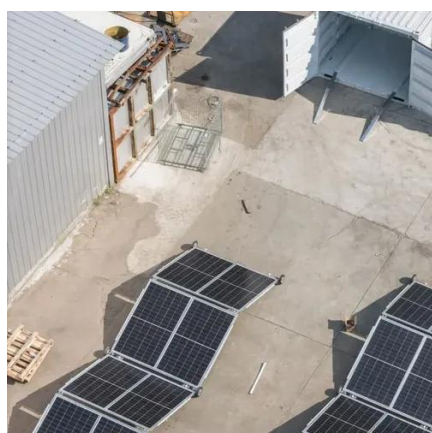

labor and delivery

Post partum, labor and delivery, and the delivery room were on different areas though. Labor and delivery refers, at least at the hospital I was at, to all the rooms collectively that women ...