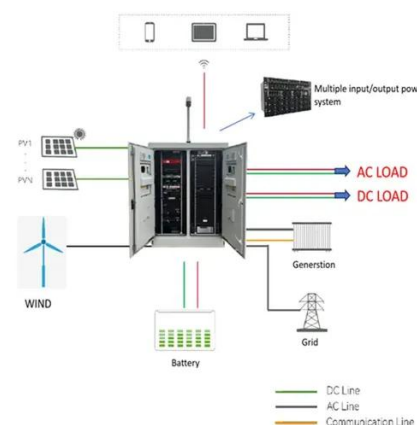

labor and delivery

Post partum, labor and delivery, and the delivery room were on different areas though. Labor and delivery refers, at least at the hospital I was at, to all the rooms collectively that women ...