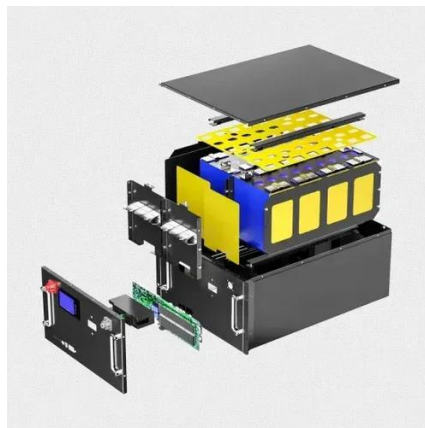

Make delivery or do delivery

What should I use: 1. We make home delivery. Or 2. We do home delivery. And delivery here means food / delivery of any kind like online shopping. So is my sentence correct? We deliver ...

Did you ask delivery?

Hi, My friend said to me "I am waiting for my lunch" at noon and I was wondering if he ordered fast food from a restaurant, so I asked: Did you ask delivery? Is it idiomatic to say this? The ...

Speed up the delivery date

Hello members, how can I ask a supplier to speed up the delivery date of about few days? I need to receive and delivery to my customer within the same week I'm writing: "It will be ...

250kw battery cabinet for solar system