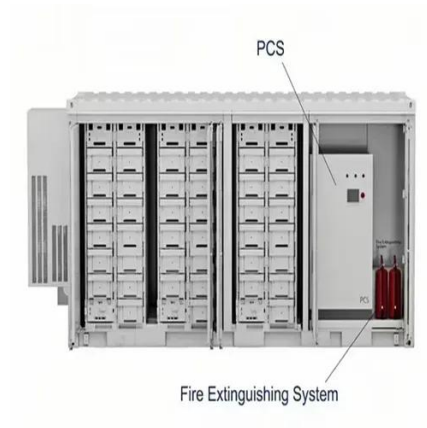

Order takeout / Order delivery, is there a difference? If I order food online and it gets delivered to my door, can I say "order takeout" instead of "order delivery"?