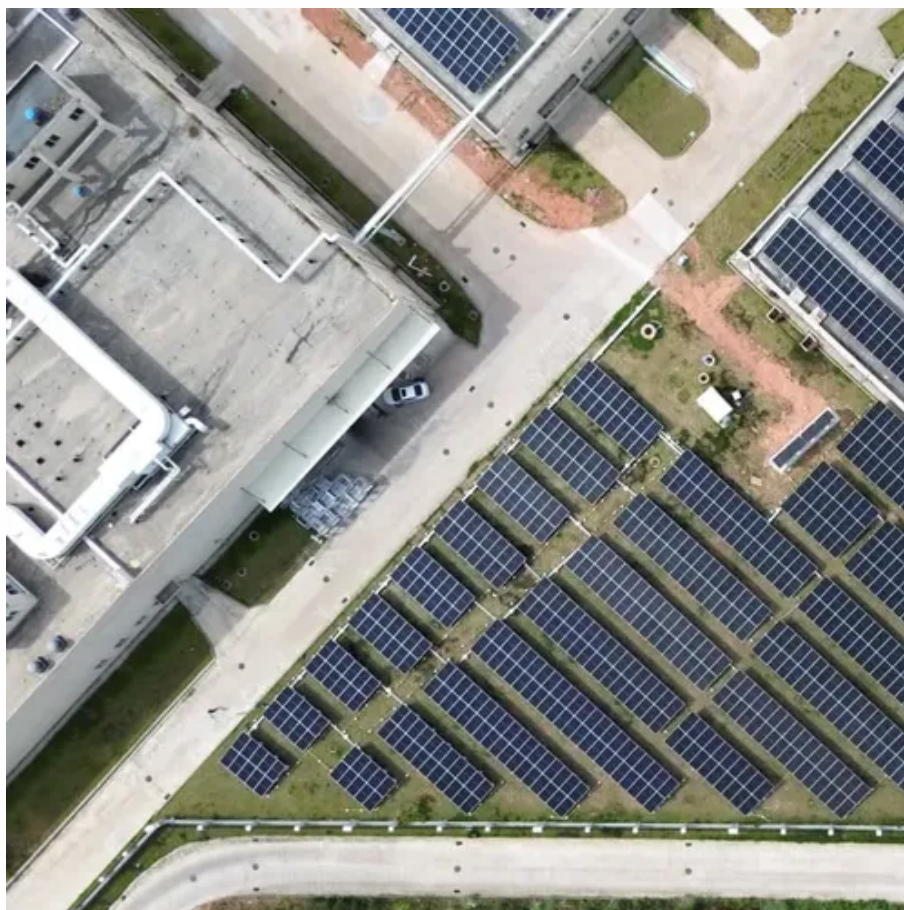

## Overview

---

According to reports from sources close to ongoing investigations, experts examining imported solar inverters and battery systems from Chinese manufacturers have quietly found more of these hidden Chinese devices embedded inside. This has prompted US energy officials to re-assess the risks of emerging technologies produced in China. Power inverters are. U. These inverters, which are essential components that convert direct. Cellular radios and other undocumented devices were found in solar inverters and batteries. Power inverters can be found in solar panels and wind turbines that are connected to the electricity grid as well as batteries, heat pumps, and electric vehicle chargers. The presence of this hidden Chinese device wasn't documented.

### [Rogue communication devices found in Chinese solar power inverters](#)

Power inverters, which are predominantly produced in China, are used throughout the world to connect solar panels and wind turbines to electricity grids.