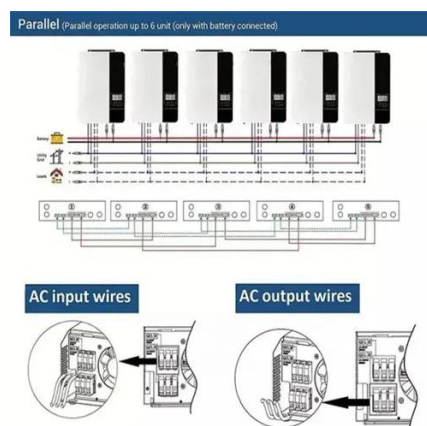

[Hidden Chinese Comms Devices Were Discovered In US Energy ...](#)

According to reports from sources close to ongoing investigations, experts examining imported solar inverters and battery systems from Chinese manufacturers have quietly found more of ...