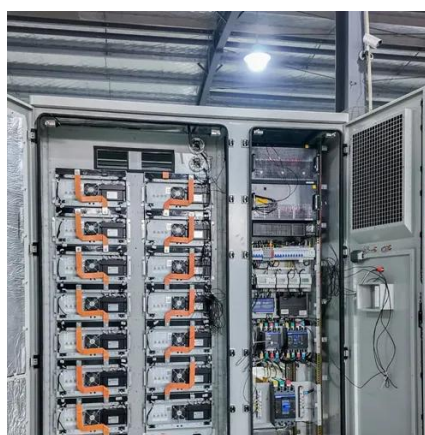

Services

As a European leader in sustainable supply chain & intermodal transport solutions, ECS helps its customers to optimise their intermodal logistics, with a state-of-the-art fleet and an extensive network ...