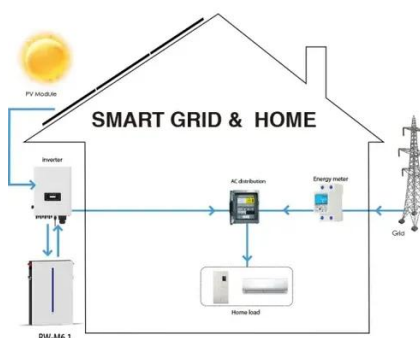

Electric Car Charger Accessories

Shop now for electric car charger accessories at Best Buy. Find EV charger cables, adapters, extension cords and more.

[Amazon : Electric Vehicle Charging Equipment](#)

Online shopping for Automotive from a great selection of Charging Stations, Charging Station Accessories & more at everyday low prices.