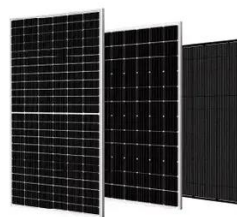

[Energy Storage Outdoor Cabinets: Key Applications and Industry Trends](#)

Outdoor energy storage cabinets have evolved from simple battery boxes to intelligent power hubs. Whether you're securing telecom networks or optimizing solar ROI, choosing the right cabinet

...

[Outdoor Energy Storage System Cabinets , EPC Energy](#)

From outdoor energy storage system cabinets to integrated cloud-based controls, EPC Energy has you covered. We want to help you create a sustainable future.