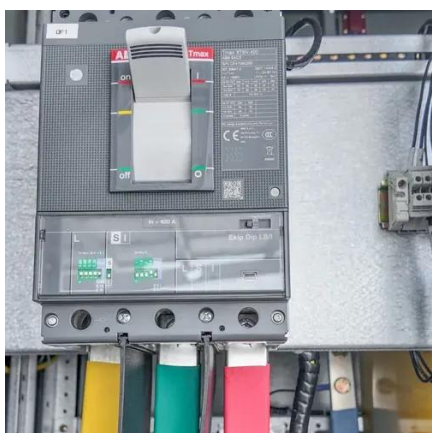

Factory price furnace breaker in Bangkok