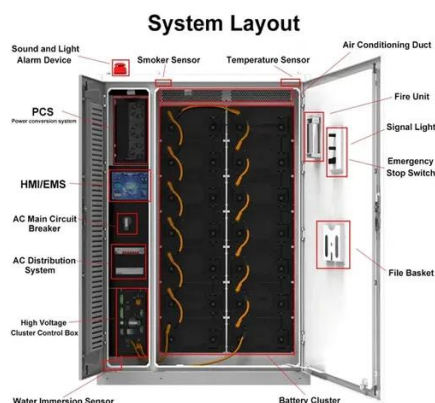

With fully modular cabling, users can easily manage cable connections, reducing clutter and enhancing airflow within the chassis, Engineered with advanced protection features, this power ...

[Energy Storage Cabinet. energy storage system. New Energy ...](#)

Home Energy Storage MORE Huijue Group offers efficient residential energy storage systems, with power ranging from 5kW to 20kW. All our products are fully certified and supported by global service ...

[Chassis-Mounted AC/DC Power Supplies . RECOM](#)

Explore RECOM's range of chassis-mounted AC/DC power supply, offering high efficiency and reliability for industrial, medical, and transportation applications.