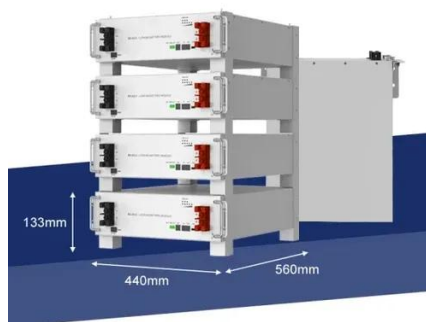

Telecommunications enclosures are used in protecting electrical equipment in charge of transporting voice, video and other data for a number of industries. Telecommunications companies rely on ...

[Outdoor Telecom Cabinet](#) , [Outdoor Telecom Enclosures](#) , [Cube Cabinet](#)