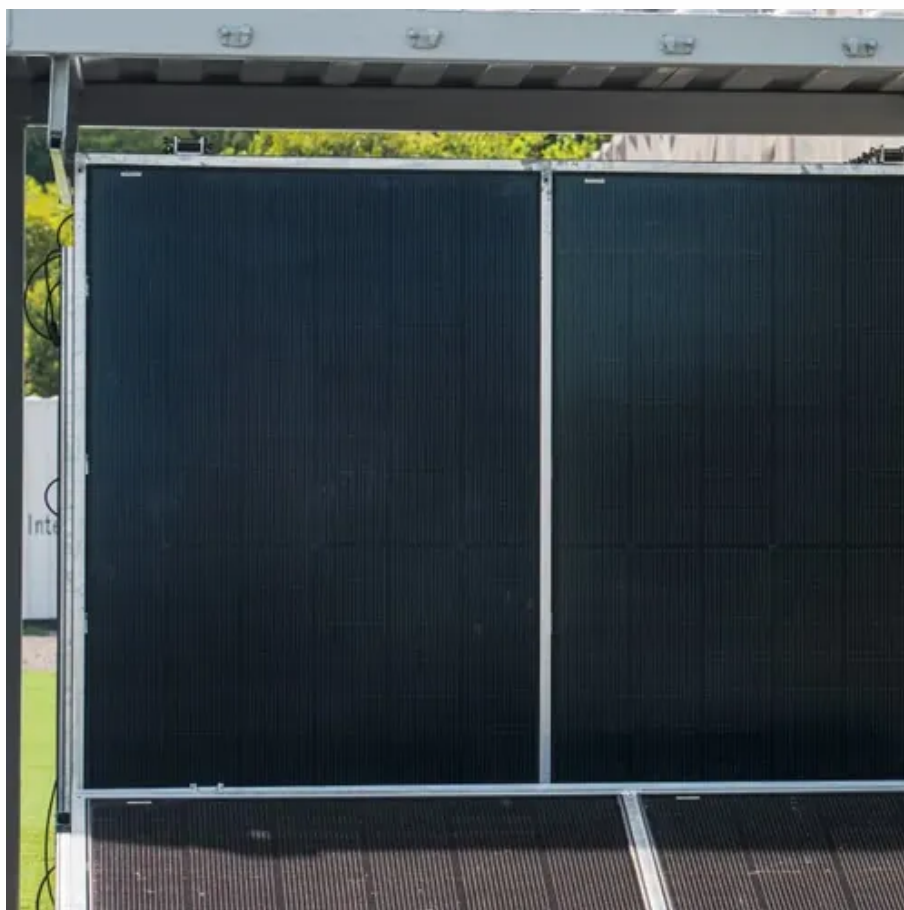

Gambian outdoor telecom enclosure hybrid for hospitals

Gambian outdoor telecom enclosure hybrid for hospitals

Outdoor Enclosure Solutions

Rittal offers outdoor enclosures and the appropriate climate control features as standard, to provide maximum protection for your systems and equipment outside.

[Emerging Trends in Outdoor Telecom Cabinets](#)

Discover how outdoor telecom cabinets are evolving with advanced cooling, IoT integration, and eco-friendly materials to meet modern telecom demands.

[Outdoor Telecommunication Enclosures , Fiber Splice Enclosures](#)

Telecommunications enclosures can be installed indoors or outdoors, with wall-mount and pole-mount options. Our telecommunications & fiber splice enclosures can be customized to meet your ...

[Hybrid Outdoor Enclosure Telecom , Integrated Power & Cooling ...](#)

This Hybrid Outdoor Telecom Enclosure is a fully integrated, weatherproof cabinet designed to house telecom power systems, batteries, and network equipment in outdoor environments.

[Telecom System Integration and Outdoor Network ...](#)