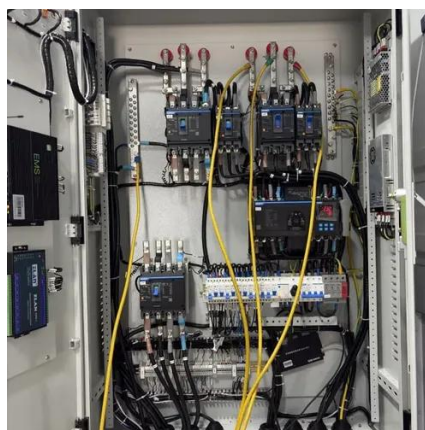

[BiPV Solar Glass for Greenhouses , Heliene](#)

Specially designed BiPV solar glass modules for greenhouses, Heliene's Greenhouse Integrated PV (GiPV) modules offer a sustainable alternative with no additional racking or support required.