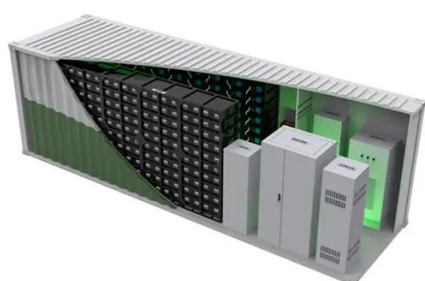

[Energy Storage Equipment, Energy storage solutions, Lithium battery](#)