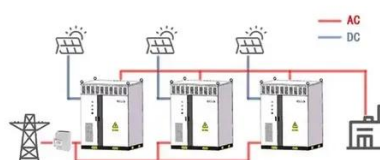

Hydroelectric

Hydroelectric Ltd was founded in 1987 and today offers an extensive range of the highest quality electrical products. We are proud to be the official representative of a number of world ...

WORKING PRINCIPLE