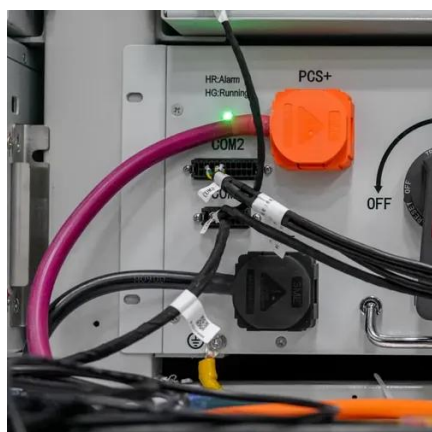

MINIATURE CIRCUIT BREAKERS BRAND: ROYU 4.5 KA WITH ON / OFF STATUS INDICATOR HIGH QUALITY ARC SUPPRESSOR FLAME RETARDANT DUAL SAFETY PROTECTION AVAILABLE IN ...