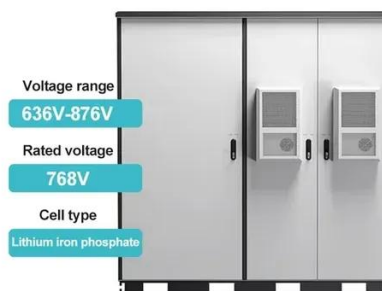

[Electrical Repair Lisbon , Quick Diagnosis and Safe Service](#)

We provide electrical repairs in Lisbon with fast and safe intervention, ideal for resolving power failures, circuit breaker outages, bad sockets and lighting problems.

[General Electrician Service , House repairs 24h](#)

The Casa Reparações 24h It has highly qualified technicians in General Electricity Service, and we serve in all Greater Lisbon and Greater Porto

[Circuit Breaker Replacement Services in Lisbon and Porto](#)

Whether you're dealing with an outdated circuit breaker or noticing signs of wear, Servilar provides professional circuit breaker replacement services in Lisbon and Porto, ensuring your ...

Current Drop Solutions in Lisbon