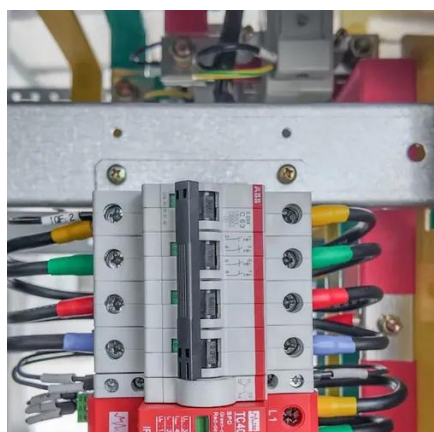

[The Only Inverter Size Chart You'll Ever Need](#)

How to Determine What Size Inverter I Need? What Are The Two Types of Power loads? Inverter Size Chart What Will A 300W Inverter Run? What Will A 500W Inverter Run? What Will A 700W Inverter Run? What Will A 1000W Inverter Run? What Will A 1500W Inverter Run? What Will A 2000W Inverter Run? What Will A 3000W Inverter Run? Before we go any further, we highly recommend that you choose a pure sine wave inverter. This type of inverter delivers high-quality electricity, similar to your utility company. This way, none of your appliances run the risk of being damaged. Now, when it comes to sizing your inverter, you always need to check your appliances' wattage and ensure t See more on climatebiz

Videos of How Big An Inverter Should I Use for A 220Mm Motor?

Watch video4:05 Sizing Inverter For Your Solar Power System - The Basics (Ep. 6) The Solar Lab 16.6K views May 21, 2024
Watch video2:24 Easy Way To Calculate Inverter Size For Beginners WhiteWatt 450 views 7 months ago
Watch video13:58 3000W Inverters explained and compared - iTechworld, BMPRO, REDARC, Projecta Adelaide RV 24.2K views 10 months ago
Watch full video the inverter store

What Size Inverter Do I Need? - Inverter Size ...

Finding the proper inverter size for your needs is as simple as adding together the necessary wattages of the items that you're looking to