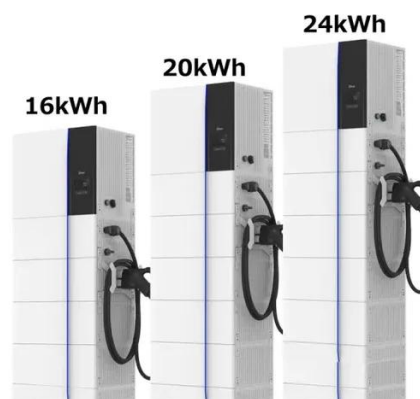

[Armenia Outdoor Communication Power Supply BESS](#)

Most BESS products on the market require an external power supply circuit for their auxiliary loads, although some have built-in circuits and do not need an external supply.

[How to use the outdoor communication power supply of BESS ...](#)

How to use the outdoor communication power supply of BESS house How does a Bess work? A Battery Energy Storage System (BESS), such as those offered by FusionSolar, works by storing energy in a ...