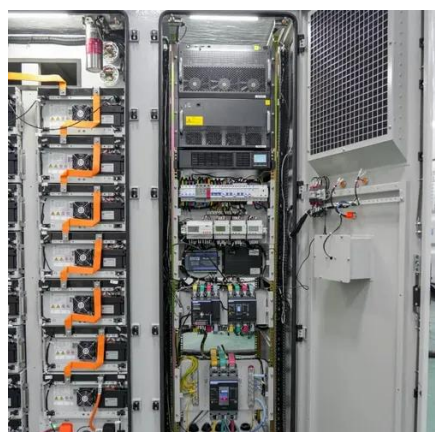

Huawei s reasons for building wind power for communication base stations

What is Huawei site power facility?Huawei Site Power Facility offers energy-efficient, low-carbon power supply solutions, enabling carriers to build environmentally sustainable, resilient networks for modern ...