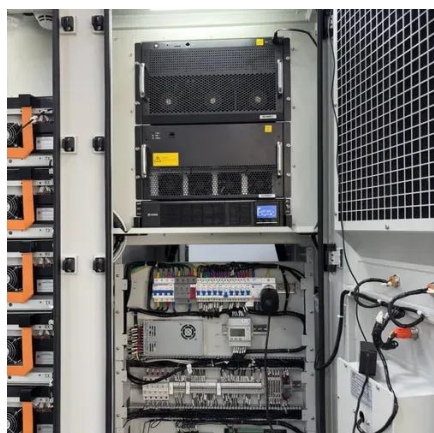

Ane Solar Wind Hybrid Power Supply System for Communication Base Station