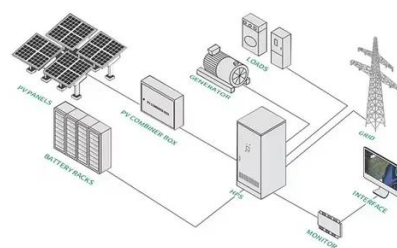

### [Huawei Inverters , Technology for Residential Use](#)

With the Smart Power Sensor, the Huawei solar inverters of the SUN2000L Smart Energy Center series can show, in addition to the solar production, the demand of the installation and offers the possibility of ...