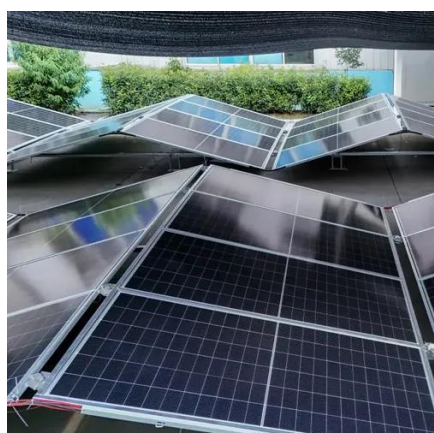

BESS (Battery Energy Storage Systems)

Boost energy storage with Industrial/Commercial & Home BESS, powered by lithium batteries. Ensure grid stability, savings, & backups. Plus, power base stations with Huijue Energy Storage, for ...