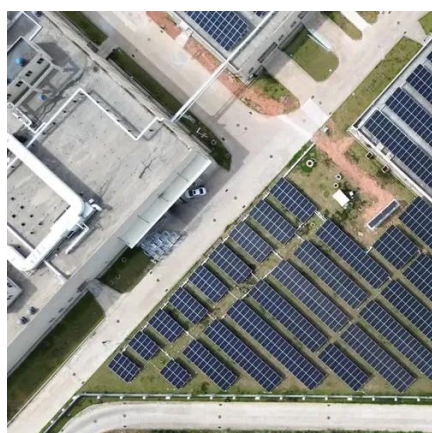

[Solar Battery Cabinet Equipment Enclosures for on-grid or off-grid](#)