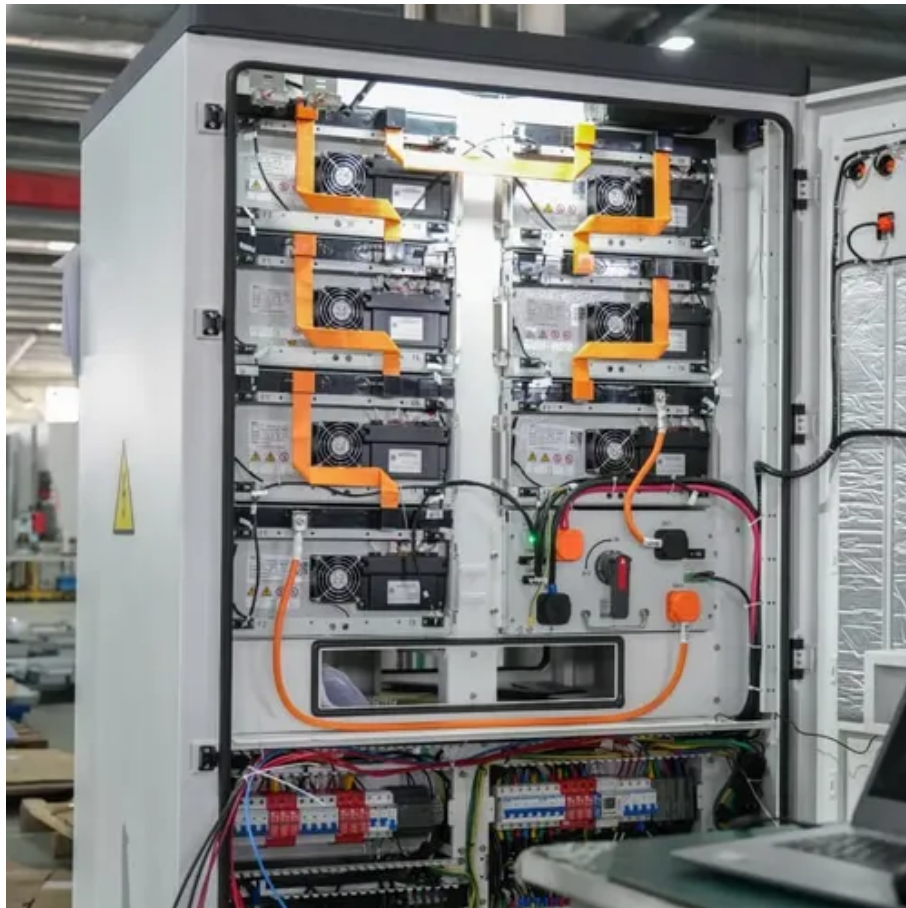

## Installation of solar battery cabinet for funafuti solar-powered comm

- All In One**  
Integrating battery packs
- Intelligent Integration**  
integrated photovoltaic storage cabinet
- High-capacity**  
50-500kWh
- Rated AC Power**  
50-100kW
- Degree of Protection**  
IP54
- Altitude**  
3000m(>3000m derating)
- Operating Temperature Range**  
-20-60°C(Derating above 50 °C)

### INSTALLATION AND OPERATION MANUAL

The purpose of this manual is to describe the installation and functional criteria for a solar powered pedestrian crossing using a Rectangular Rapid Flashing Beacon (RRFB).

### [Indoor Photovoltaic Telecom Energy Cabinet](#)

They transform solar-sourced DC into AC and store unused energy in high-performance battery packs, providing clean, renewable backup energy to mission-critical telecom equipment.