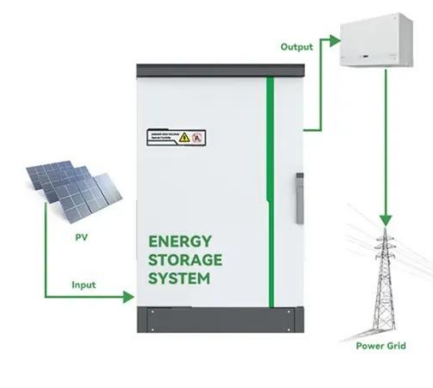

Solar Battery Enclosure

KDM solar battery cabinets provide you with the ultimate outdoor dust-tight, watertight, and weatherproof solution for your solar batteries. These cabinets not only have special gaskets against dust and ...

[Indoor Photovoltaic Telecom Energy Cabinet](#)

They transform solar-sourced DC into AC and store unused energy in high-performance battery packs, providing clean, renewable backup energy to mission-critical telecom equipment.