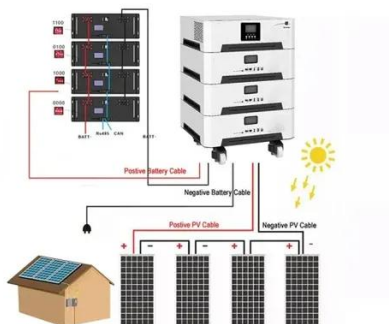

Intelligent energy storage cabinet for network server rooms 1000mm deep

Intelligent energy storage cabinet for network server rooms 1000mm

[36U 1000mm Depth Rack-mount Server Cabinet](#)

WN Series Cabinet is built with high-quality aluminum/steel structures. With vented doors and cooling fans, WN series provides excellent air circulation for servers and other devices.

[1000mm depth rack-mount server cabinet . Newegg](#)

Search Newegg for 1000mm depth rack-mount server cabinet. Get fast shipping and top-rated customer service.

Server and Network Cabinets , Legrand

A unique cabinet solution for applications that require engineering services. Our engineering team will work with you to create a cabinet design to meet your requirements for the data center.