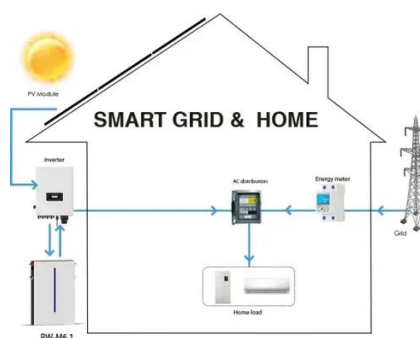

What is an Inverter? An inverter (or power inverter) is defined as a power electronics device that converts DC voltage into AC voltage. While DC power is common in small gadgets, most ...

Power inverter

A power inverter, inverter, or invertor is a power electronic device or circuitry that changes direct current (DC) to alternating current (AC). [1] The resulting AC frequency obtained depends on the particular ...

Power inverter buying guide

What is an inverter? A power inverter is a device that converts low-voltage DC (direct current) power from a battery to standard household AC (alternating current) power.

Technaxx 2000 -Watt Power Inverter Lowes

The TE22 Sine-Wave Power Inverter from Technaxx® is a versatile inverter that can convert 12-volt DC battery power into standard 120-volt AC mains voltage, allowing users to connect a wide variety of ...