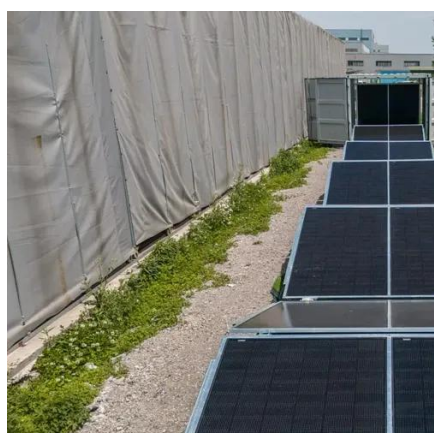

[Kigali Smart Photovoltaic Energy Storage Outdoor Cabinet 40kWh](#)

The outdoor photovoltaic energy cabinet can provide reliable housing for network servers, edge computers, professional equipment, monitoring systems, photovoltaic, and battery ...