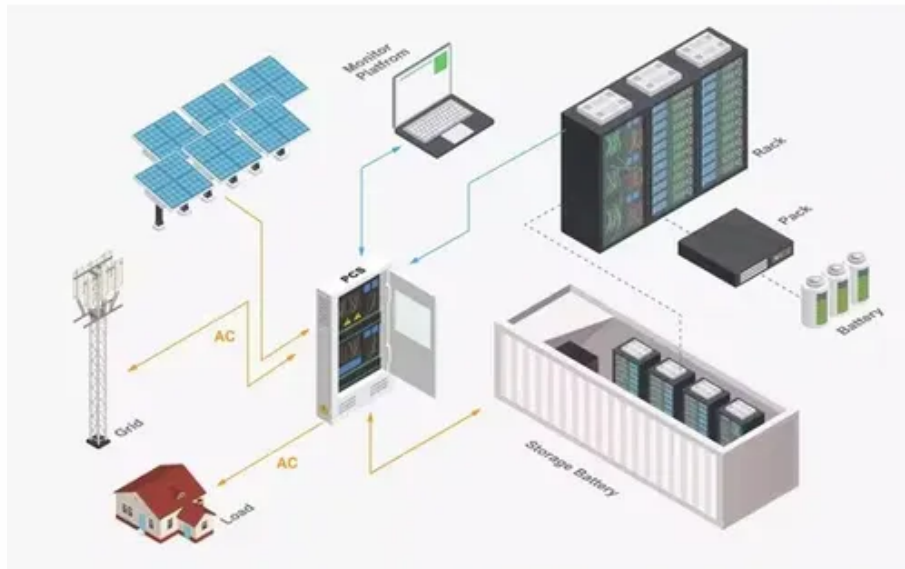

Koten safety breaker factory in Nicaragua

Koten safety breaker factory in Nicaragua

Koten Enterprises Company Incorporated

We invite you to visit our office for more information on how to identify genuine Koten products and learn about the safety and reliability we guarantee. Don't compromise on safety--trust only the original ...

It is made of gauge 16 powder-coated, oven-baked BI sheet with a bolted dead-front. It is built with 100% pure cold-rolled copper busbars to ensure better continuity and safety in continuous connections. It is ...

KOTEN ENTERPRISES COMPANY, INCORPORATED

It is built with 100% pure cold-rolled copper busbars to ensure better continuity and safety in continuous connections. It is available in 4 to 24 branches for both surface and flush mounting.