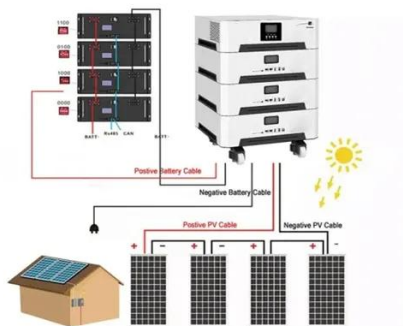

Lead-acid battery assembly outdoor power supply

Lead-acid battery assembly outdoor power supply

[Outdoor storage lead acid battery pack power station 500 watt solar](#)

Outdoor storage lead acid battery pack power station 500 watt solar generator mobile outdoor power supply

[Outdoor Power Supply Deep Cycle Solar 12V 100AH Gel FT Battery ...](#)

We analyze the formation and conversion of $PbSO_4$ to know round-trip of electric power Reserve and Supply performance of the plates during the cycles charged and discharged.

[Lead-acid battery assembly outdoor power supply](#)

During the charge cycle of a typical lead-acid cell, lead sul-fate, $PbSO_4$, is converted to lead on the battery's negative plate and lead dioxide on the battery's positive plate.