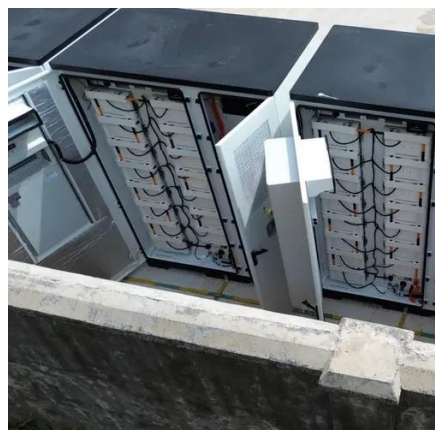

[Battery Cabinet, Battery Storage Cabinet, Battery Bank Rack](#)

EverExceed VRL A battery assembly cabinets are very durable, and easy to install. Engineered for use with most type of battery terminal models, these cabinets can fit a wide variety of applications. This ...