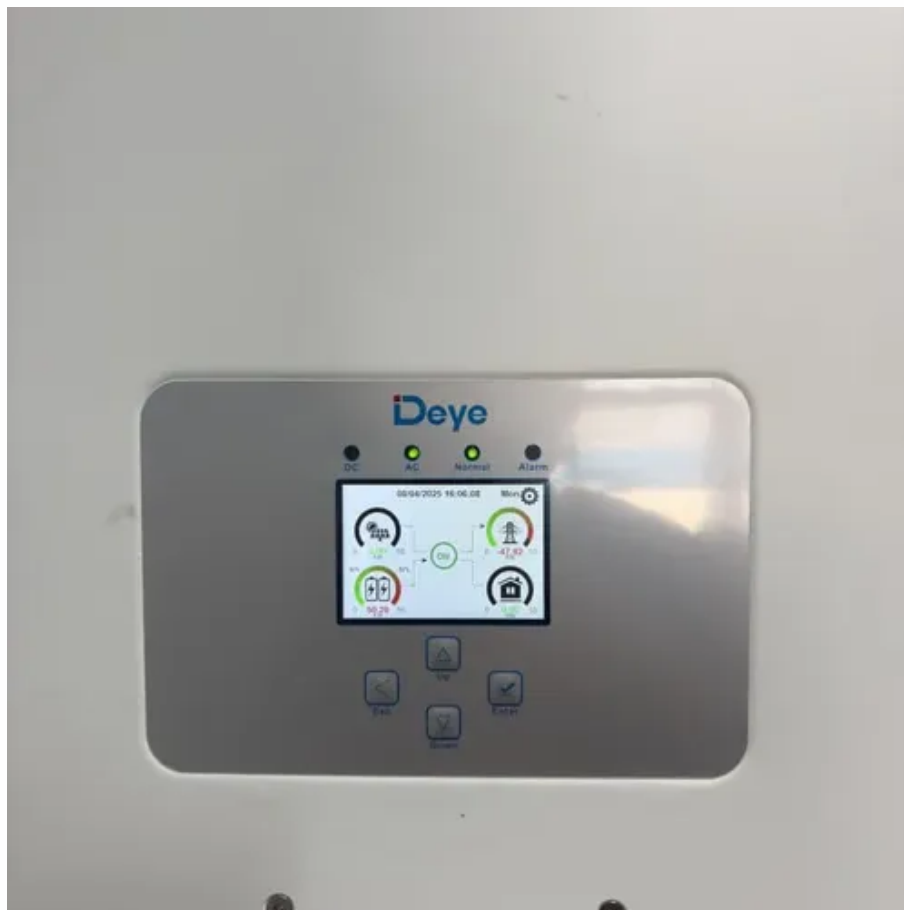

Lima base station outdoor cabinet

Lima base station outdoor cabinet

Outdoor Base Station Cabinet

Designed for long-term reliability, it provides a controlled and secure enclosure that ensures stable operation for base stations, transmission nodes, and edge network systems exposed to demanding ...

Outdoor Base Station Cabinet

The layout of the cabinet is reasonable, which will facilitate cable access, fixing and grounding. There're entrance holes individually for power cable, signal cable and optical cable.

[Lima Communication Base Station Inverter Grid-connected Cabinet](#)

For small base stations in areas with stable power grids, it can provide 3-15kW grid-connected inverter power generation solutions, and for small base stations in areas with unstable power