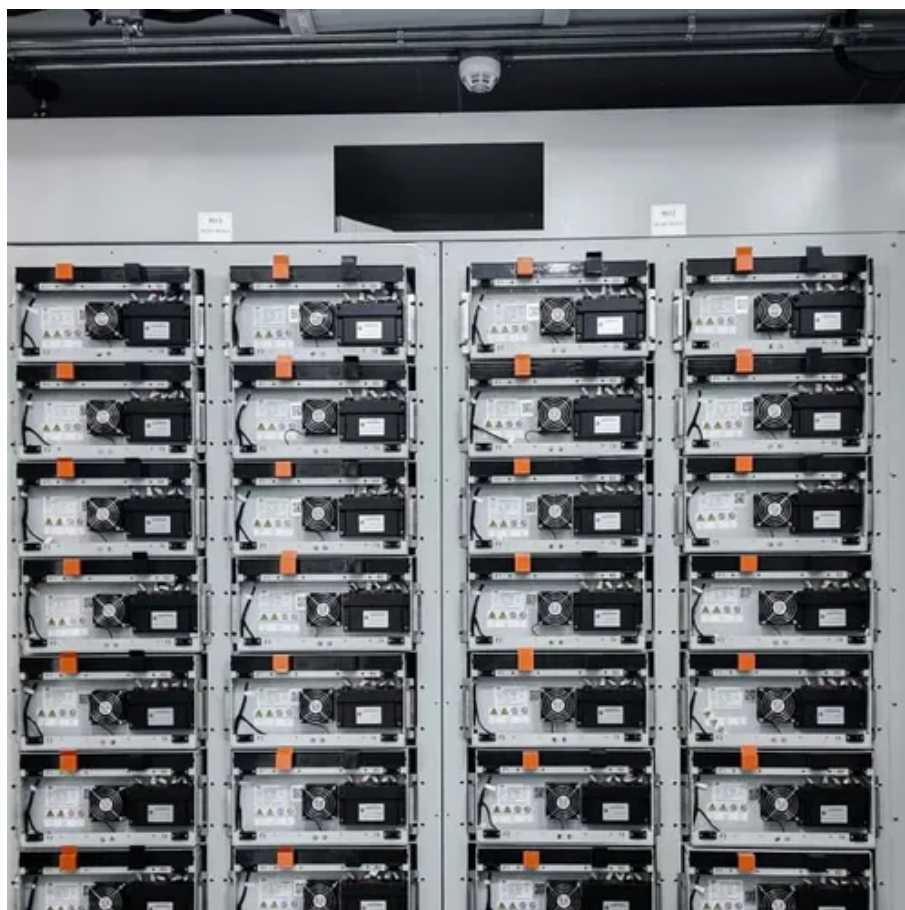

Lithium battery cabinet for battery swapping station 2MWh

Lithium battery cabinet for battery swapping station 2MWh

[Battery Swap Cabinet Solution for E-Mobility, Reliable EV Battery](#)

TYCORUN offers a comprehensive and efficient commercial battery swap cabinet solution, covering swap cabinets, batteries, electric two- and three-wheelers. The swap cabinet uses intelligent ...

[Intelligent battery swapping cabinet-Battery swapping cabinet_Battery](#)

BITEAN intelligent battery swapping cabinet is designed to solve the slow charging and charging safety problems of low-speed electric vehicle, and solve the transportation capacity problem for people who ...