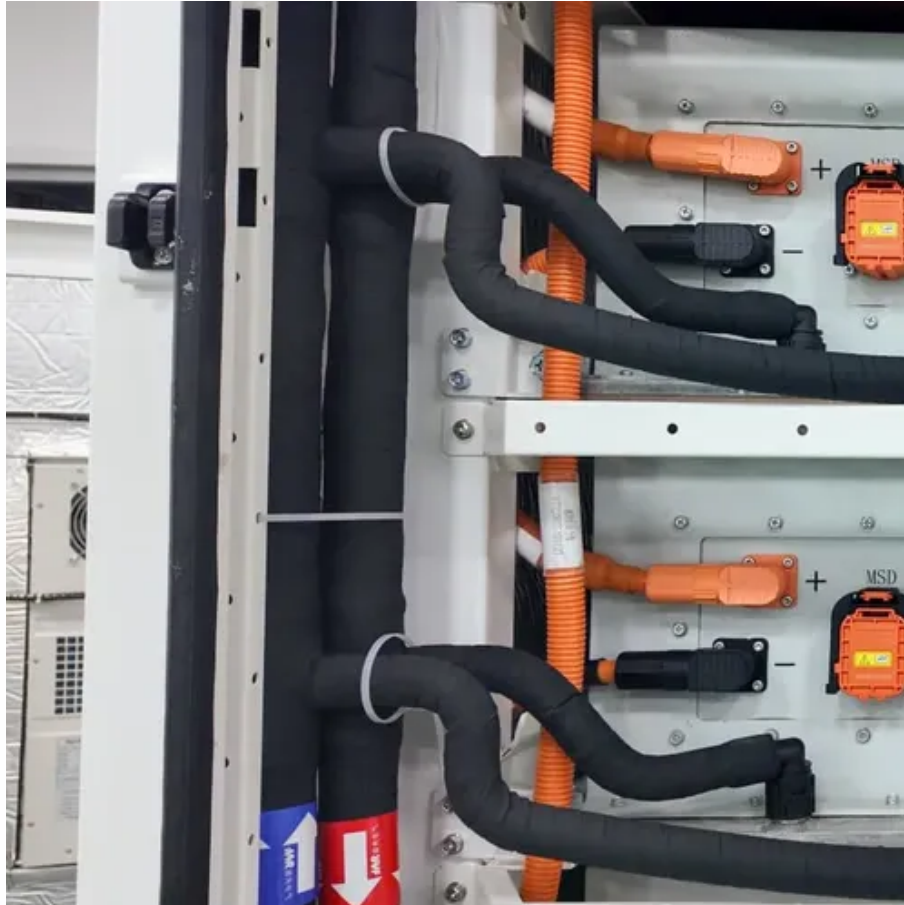

Live on the top floor and install a communication base station energy storage

Live on the top floor and install a communication base station energy

[Energy Storage Solutions for Communication Base Stations](#)

[Pole-Type Base Station Cabinet , Efficient Energy Solutions for](#)

This versatile energy cabinet supports pole mounting, wall mounting, and floor installation for diverse deployment environments. It will have fittings of remote monitoring, smart power-off functions, and ...

Energy Storage for Communication Base

The one-stop energy storage system for communication base stations is specially designed for base station energy storage. Users can use the energy storage system to discharge during load peak ...

[Communication Base Station Energy Storage Solutions](#)

This article outlines a replicable energy storage architecture designed for communication base stations, supported by a real deployment case, and highlights key technical principles that