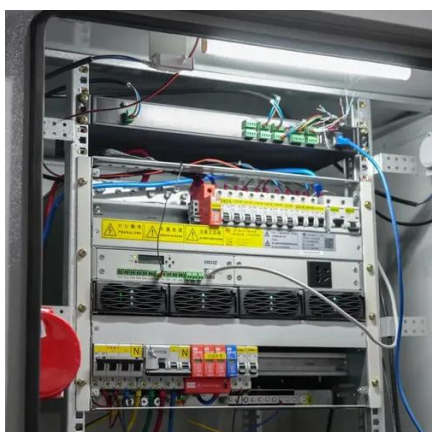

Why should you choose energy storage solutions? Whether you're seeking off-grid independence or grid-connected benefits, we provide reliable Energy Storage Solutions that ensure performance, safety, ...

Cooperation model of commercial energy storage cabinet

The integrated energy storage battery cabinet, as a professional equipment, is an important component of the emerging energy storage technology in recent years.

Palau Outdoor Energy Storage Cabinet Cooperation Model: Powering

That's exactly why Palau's innovative outdoor energy storage cabinet partnerships are rewriting the rules of renewable energy adoption. Let's explore how this cooperation model works and why it matters for ...