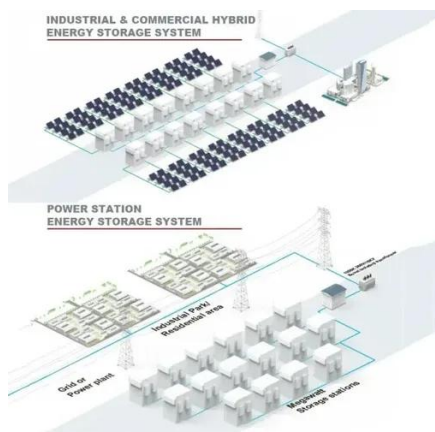

[Hue Outdoor Power Supply 95W, Philips Hue](#)

Fill your entire outdoor space with smart light using this outdoor power supply, ...