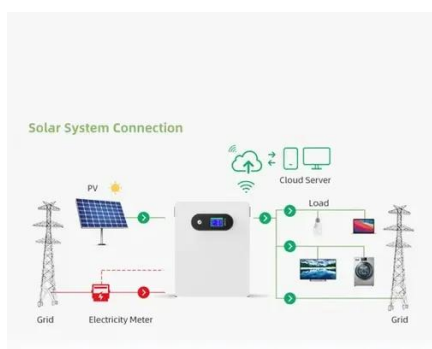

circuit breakers

Auto Circuit Breaker Switch for Cars, Boats, Trucks, 20A-300A AMP Range,, with Automatic Reset, for Room Electrical Wiring, <=36V Operating Voltage, No Battery Required

[Buy Circuit Breakers in Estonia at the lowest price .OMI.EE](http://OMI.EE)

OMI.ee - Estonia's Largest Electronics Component Retailer. We have millions of products available in our warehouse from over 1500 trusted suppliers.

Switch Electric

Switch Electric OÜ offers low-voltage systems, uninterruptible power supply sources, industrial automation equipment, electrical installation equipment and other electrical components. We also ...

[Circuit Breakers and Switches , Schneider Electric Eesti](http://Schneider Electric Eesti)

Circuit-breakers to protect lines up to 3200 A Pact NS is a range of molded case circuit breakers (MCCB) with embedded MicroLogic control units for built-in power & energy metering.