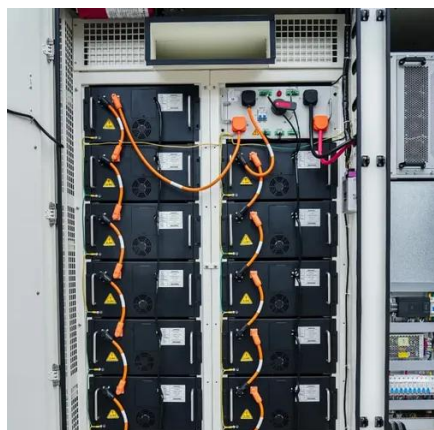

edentalmart

Outdoor telecom pole cabinets are ideal for wall-mounted outdoor installations, providing the perfect solution for CCTV, access control, public security, telecommunication systems and ...

[Mission Critical Outdoor Telecom Cabinets , nVent SCHROFF](#)

These cabinets are constructed using high-quality materials and fortified with secure locking mechanisms, tamper-evident seals, and intrusion detection systems to deter unauthorized entry.