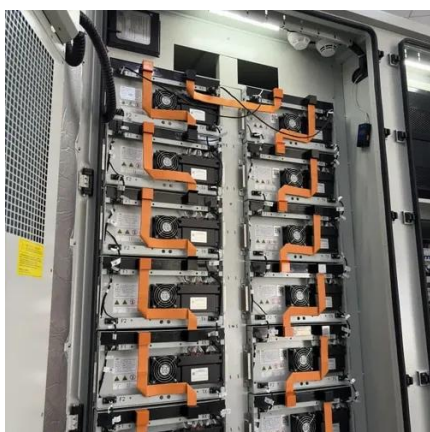

Outdoor Cabinet System

Under the name of MHA Infotech Sdn Bhd, it explains to a great extent of the operations of our company. MHA Infotech is better defined as an endeavor to venture and exploit the booming market ...