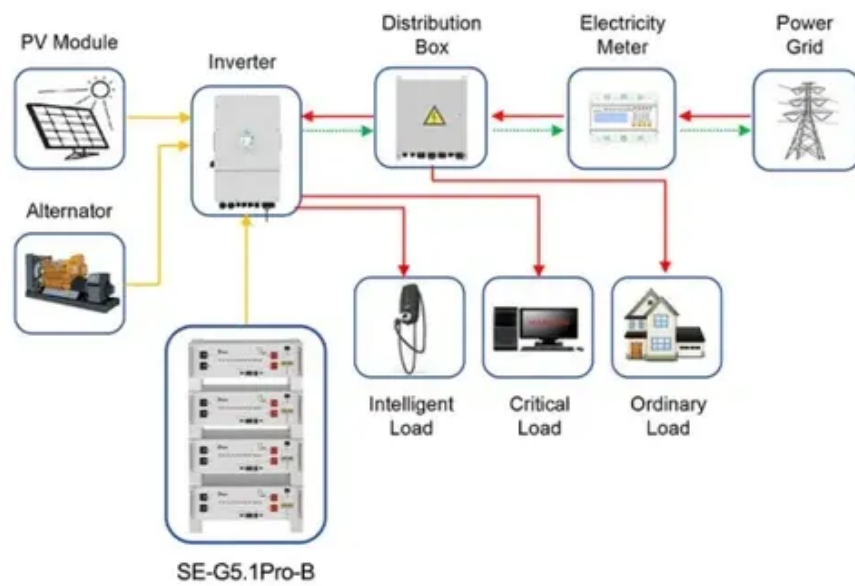

Male mobile base station outdoor cabinet

Application scenarios of energy storage battery products

Male mobile base station outdoor cabinet

[EK-SG-D02 Mobile outdoor simple energy cabinet](#)

The EK-SG-D02 mobile outdoor simple energy cabinet is an integrated system for network communications, base station power supply and remote area site operations. It is suitable for communication base stations, ...

[Compact Outdoor Cabinet for 5G & 4G Base Stations](#)

Space-saving outdoor cabinet designed for 5G and 4G base station equipment. Provides reliable protection and easy deployment in telecom networks.

MTS4 Outdoor Cabinet