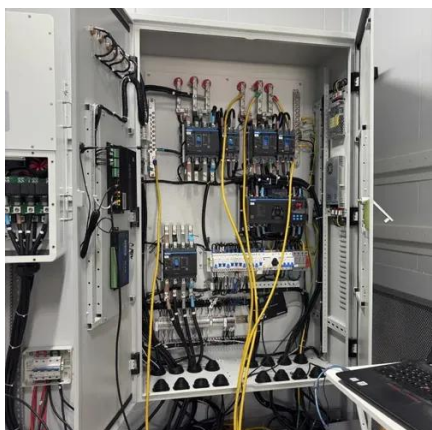

[Compact Outdoor Cabinet for 5G & 4G Base Stations](#)

Space-saving outdoor cabinet designed for 5G and 4G base station equipment. Provides reliable protection and easy deployment in telecom networks.