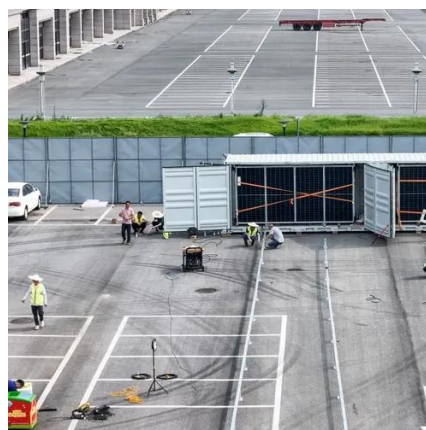

[Solariums, Glass Rooms, Spa & Pool Enclosures, Patio Enclosures](#)

Browse photos of sunroom designs and decor. Discover ideas for your four seasons room addition, including inspiration for sunroom decorating and layouts.