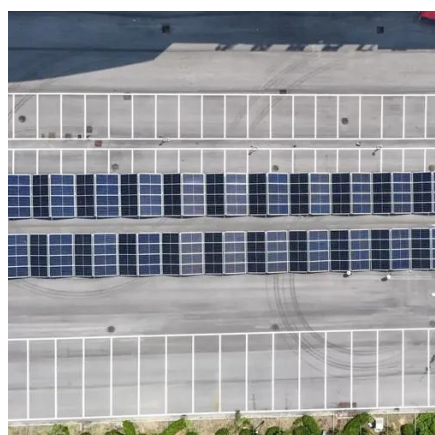

[Solariums, Glass Rooms, Spa & Pool Enclosures, Patio Enclosures](#)

Browse photos of sunroom designs and decor. Discover ideas for your four seasons room addition, including inspiration for sunroom decorating and layouts.