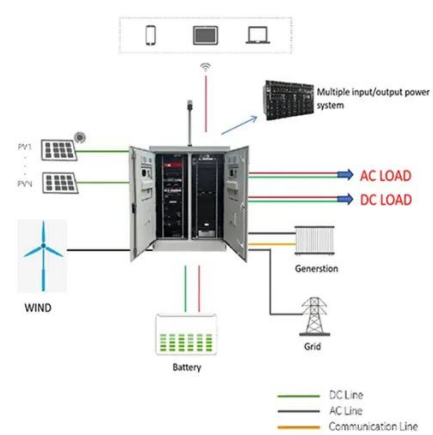

# Modular Battery Cabinet for 5G Macro Base Stations Three-Phase

## Modular Battery Cabinet for 5G Macro Base Stations Three-Phase

### Battery Cabinets , CyberPower Systems

CyberPower 3-Phase Modular UPS Battery Cabinets are designed to accommodate several battery modules and can be configured into tower, side-by-side formations, or easily mounted in a rack.

### [5G Base Station Power Supply with Battery & DC Distribution](#)

This 5G base station power supply system integrates battery backup, DC power distribution, and advanced control modules to ensure reliable energy support for critical telecom infrastructure.