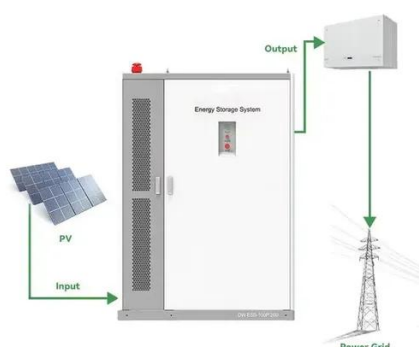

[Modular Data Center Products Tailored to Your Needs , MDC Station](#)

Explore MDC's range of prefabricated data center solutions, including indoor and outdoor modular designs, tailored for industries like enterprise IT, edge colocation, and smart manufacturing.

Prefabricated Data Center

Unlike other providers that put together various solutions for each project, Vertiv uses its own in-house solutions to coordinate the entire project, delivering integrated modular solutions efficiently and cost ...

[BROCHURE Improve data center speed to deployment](#)

Save costs Modular solutions prevent schedule and cost overruns, ensuring everything works together and can easily be installed and commissioned on site.

Modular Data Center Solutions , Dell USA