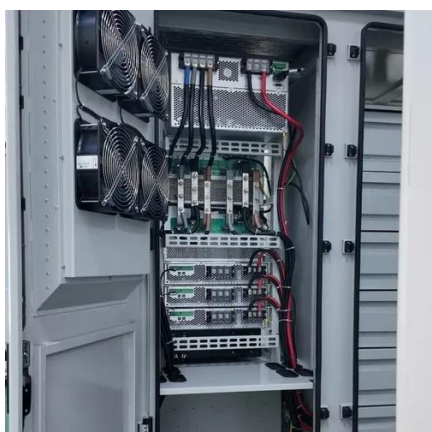

[Modular data center , MDC , prefab , Eaton](#)

Eaton's modular data center solutions are custom engineered to site-specific infrastructure requirements including power distribution, IT infrastructure, HVAC, etc. all in one enclosure.