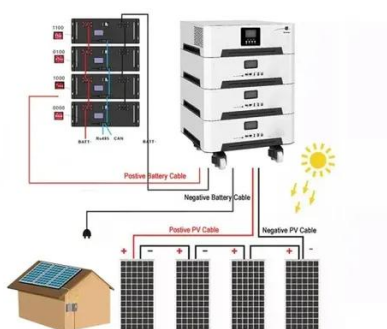

Namibia s photovoltaic integrated energy storage cabinet intelligent type

Namibia s photovoltaic integrated energy storage cabinet intelligent

Home , Furntech Specialized Solar Solutions Namibia

It is a versatile but complex product that will allow various functions of implementation; be it to increase a mini-substation's capacity, perform as a simple UPS unit or as an integrated off-grid decentralized ...

ENERGY STORAGE LARGE INVERTER

This is the 40kwh battery stackable lithium energy storage. 40kwh battery is the low voltage storage battery with 4 battery packs, each battery pack is 10kwh, and the top layer is the 10kw solar inverter, ...

Energy storage battery cabinet Namibia

This cabinet integrates advanced battery technology, energy management systems, and intelligent controls, achieving efficient energy storage in a compact device.

[Namibia Photovoltaic Energy Storage Equipment: Powering a ...](#)

[Namibia s Photovoltaic Energy Storage Project Powering a ...](#)

The modular containerized storage units can be expanded like Lego blocks as energy demands grow. Smart inverters with grid-forming capabilities ensure stability even during sudden cloud cover - a ...