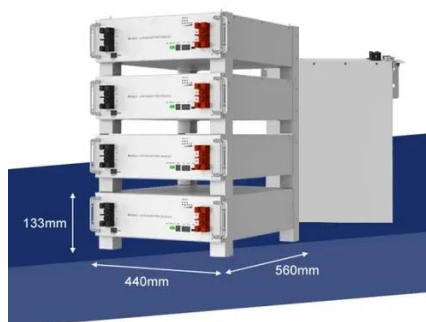

Difference between 'throw' and 'throw new Exception ()'

To do this, define a new class that inherits Exception, add all four exception constructors, and optionally an additional constructor that takes an InnerException as well as additional information, and throw ...