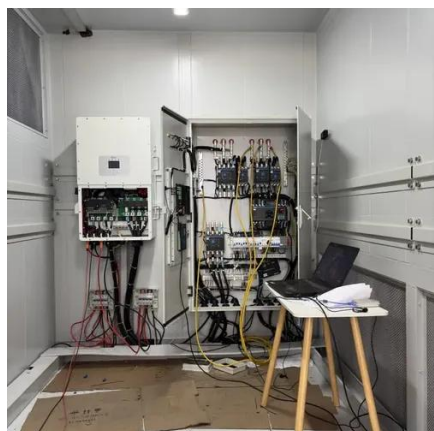

New Zealand BESS12v inverter

New Zealand BESS12v inverter

[Pure Sine Wave Inverters , 12V to 230V RV Power Inverters NZ](#)

These clever units combine a powerful inverter with a sophisticated multi-stage battery charger and a high-speed transfer switch. When you plug into 230V mains power at a campground, the ...

WEL Networks and Infratec are proud to announce the launch of New Zealand's largest Battery Energy Storage System (BESS) with commissioning underway.

50KW modular power converter

Flexible Configuration

- Modular Design, Expanding as Required
- Small/light, Wall Mounted
- Installed in Parallel for Expansion

[Pure Sine Wave Inverters , 12V to 230V RV Power Inverters NZ](#)

These clever units combine a powerful inverter with a sophisticated multi-stage battery charger and a high-speed transfer switch. When you plug into 230V mains power at a campground, the unit ...

Power Inverters

Input: 12V DC, Output: 230V AC Modified Sine Wave - Incorporates Two USB Power Ports: 2.1A & 1A. High/Low Voltage & Overload Protection & 20A Fuse.

Contact Us

For catalog requests, pricing, or partnerships, please visit: