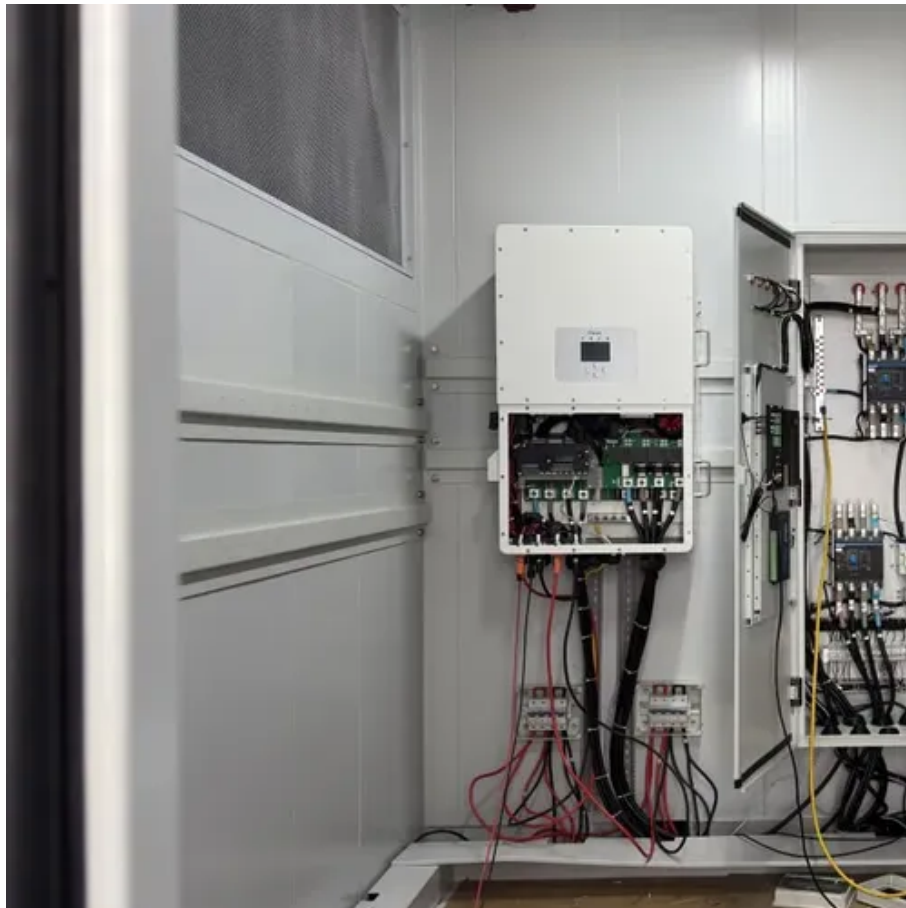

New energy professional communication power supply battery cabinet