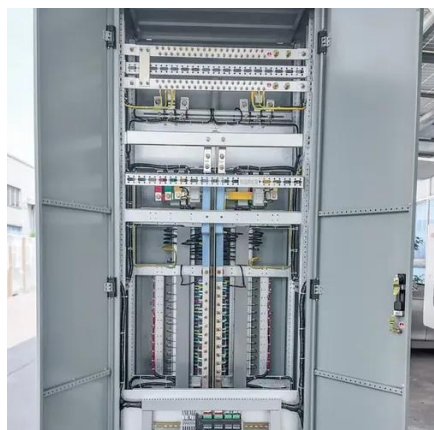

AZE BESS Cabinets

Our BESS systems are all-weather suited, with three different cabinet variations to suit any weather environment. With isolated output and online UPS for grid-connected applications, you have access ...