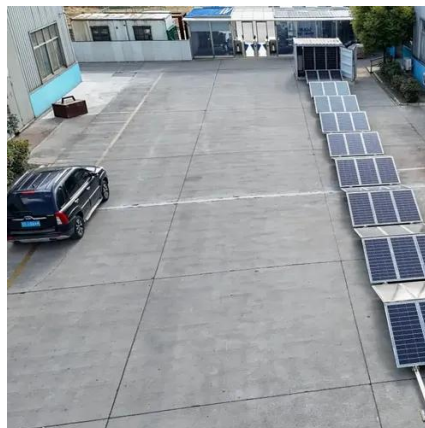

This integrated energy storage solution widely used in power systems, industrial, and commercial applications. All-in-one design, store the leading brands of 19" rack mount type lithium batteries, ...