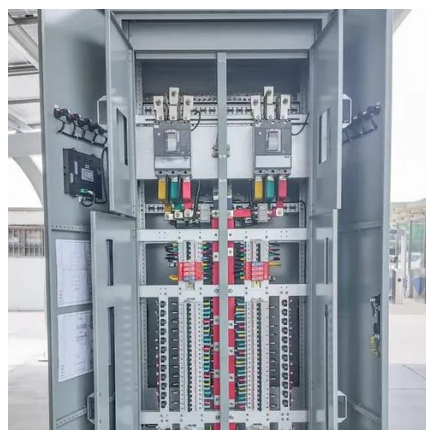

[APC NetShelter SX 48U 600mm Wide x 1200mm Deep Enclosure](#)

Vendor-neutral mounting for guaranteed compatibility with all EIA-310 compliant 19" equipment. The APC "Fits Like a Glove" money back guarantee provides peace of mind that all of your EIA-310-D ...