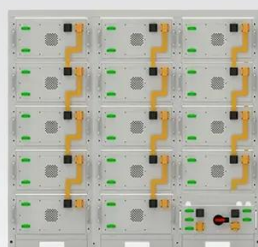

Battery String-S224

- 1C Charge/Discharge
- Easy configuration and maintenance
- Power supply can be single battery string or parallel battery strings

[Outdoor Communication Energy Cabinet , Mobile, Hybrid Power](#)