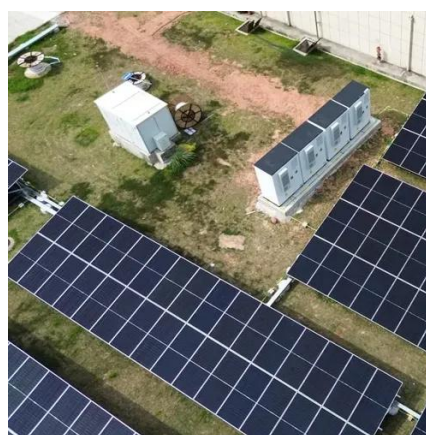

[Outdoor Telecom Cabinets & Enclosures](#) , [NEMA-Rated](#)

Since 1989, we've manufactured outdoor telecom cabinets in America's Heartland, providing telecommunications companies, utilities, and network operators with BABA-compliant solutions that ...