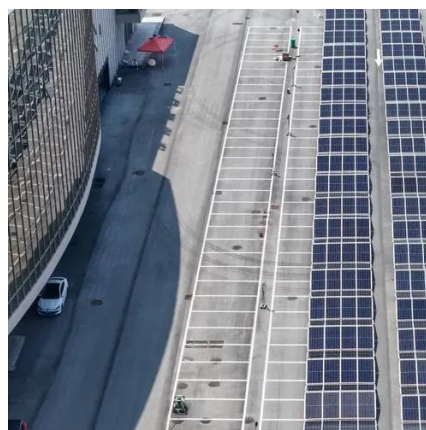

[Sheds, Garages, Dining & Bedroom Furniture, Gazebos in CT, MA, RI](#)

Browse our collection for pieces to last a lifetime. We have sheds, gazebos, fine furniture & more. Free delivery to CT, MA, & RI, or visit our store!